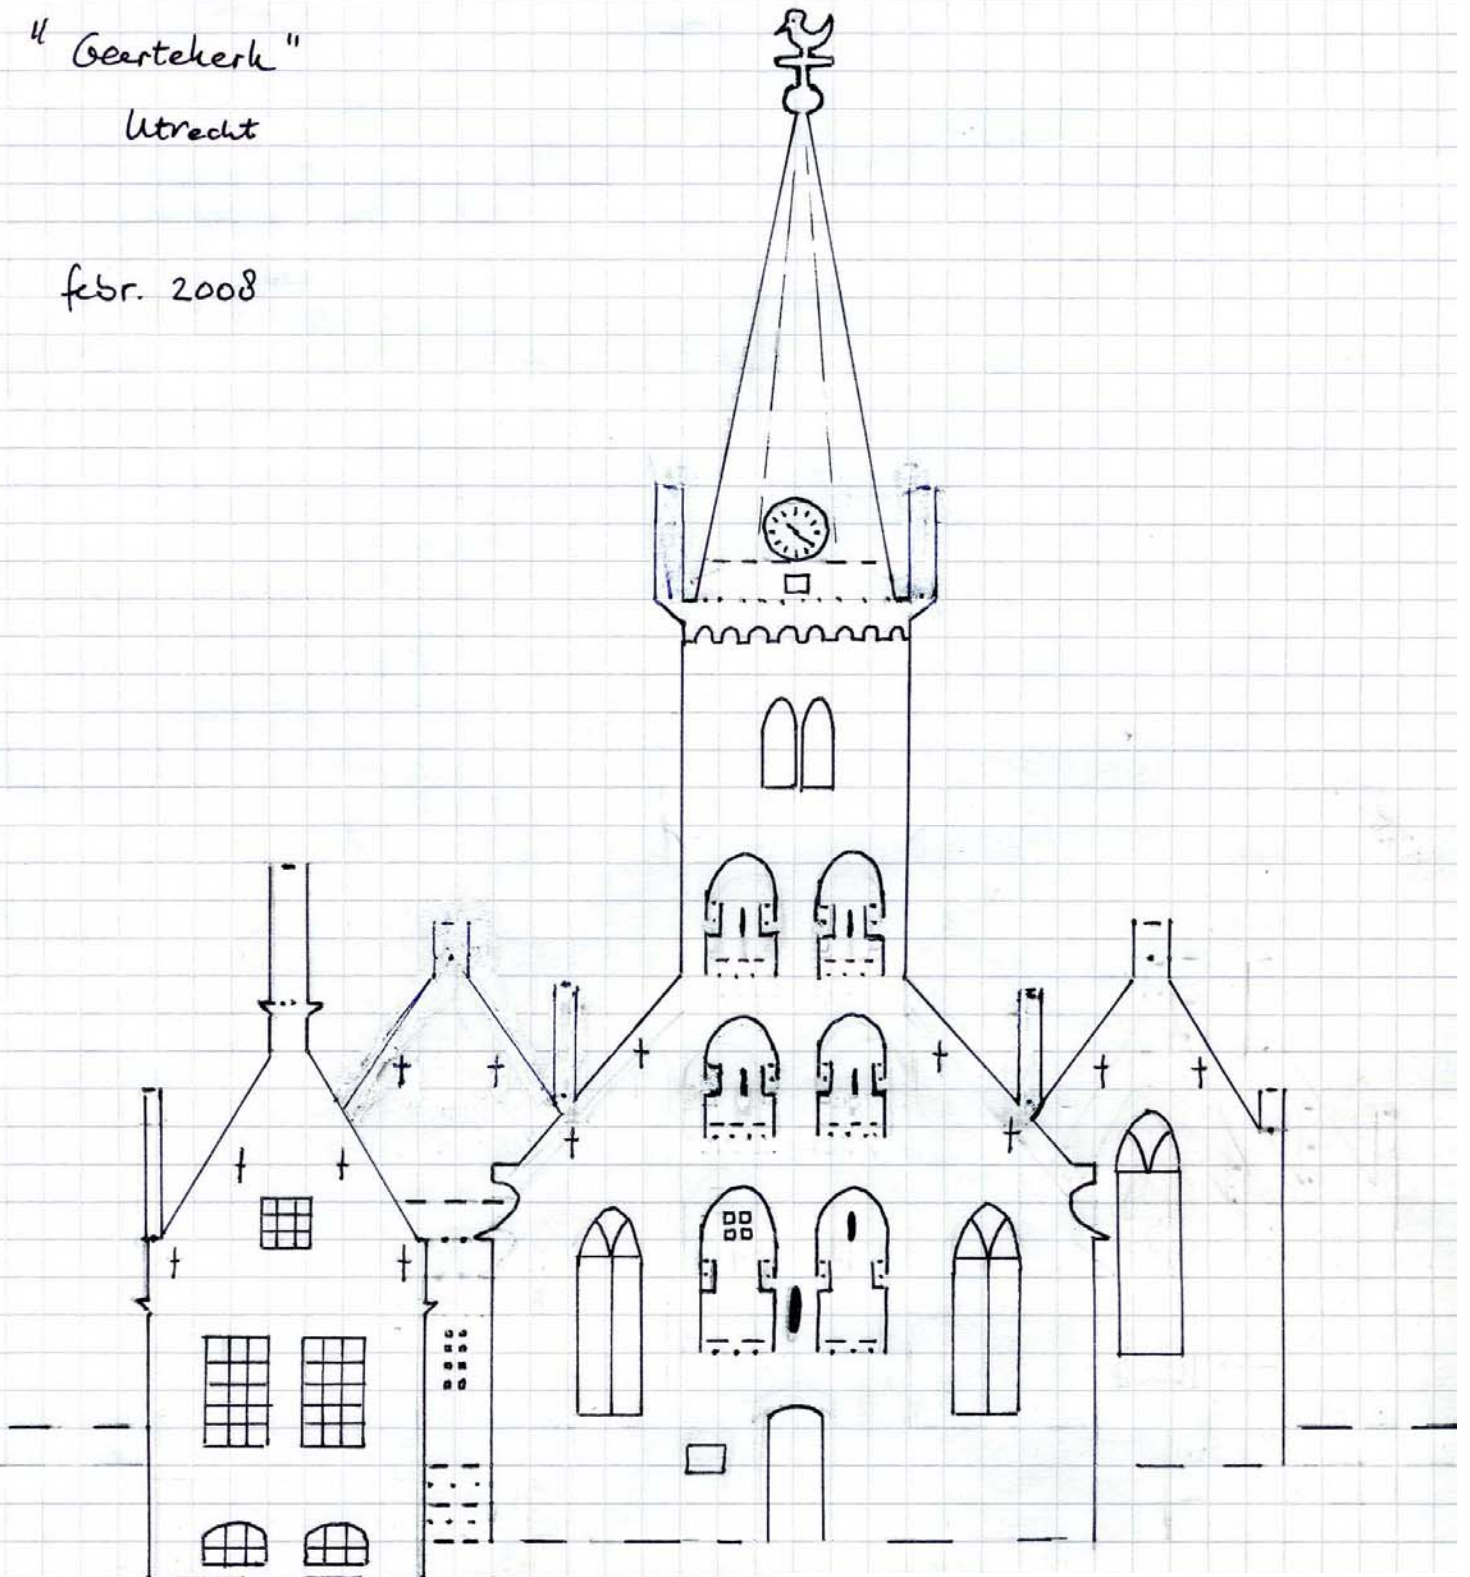

"Geartekerh"
Utrecht

febr. 2008

Instructions | Gebruiksaanwijzing

Permission is granted for personal, non-commercial use of this pattern.
Please do not publish or redistribute without written authorization.
© Annelies Smit | www.papyromania.nl | All rights reserved

-  cut line | snijlijn
-  valley fold line | dalvouwlijn
-  ridge fold line | bergvouwlijn