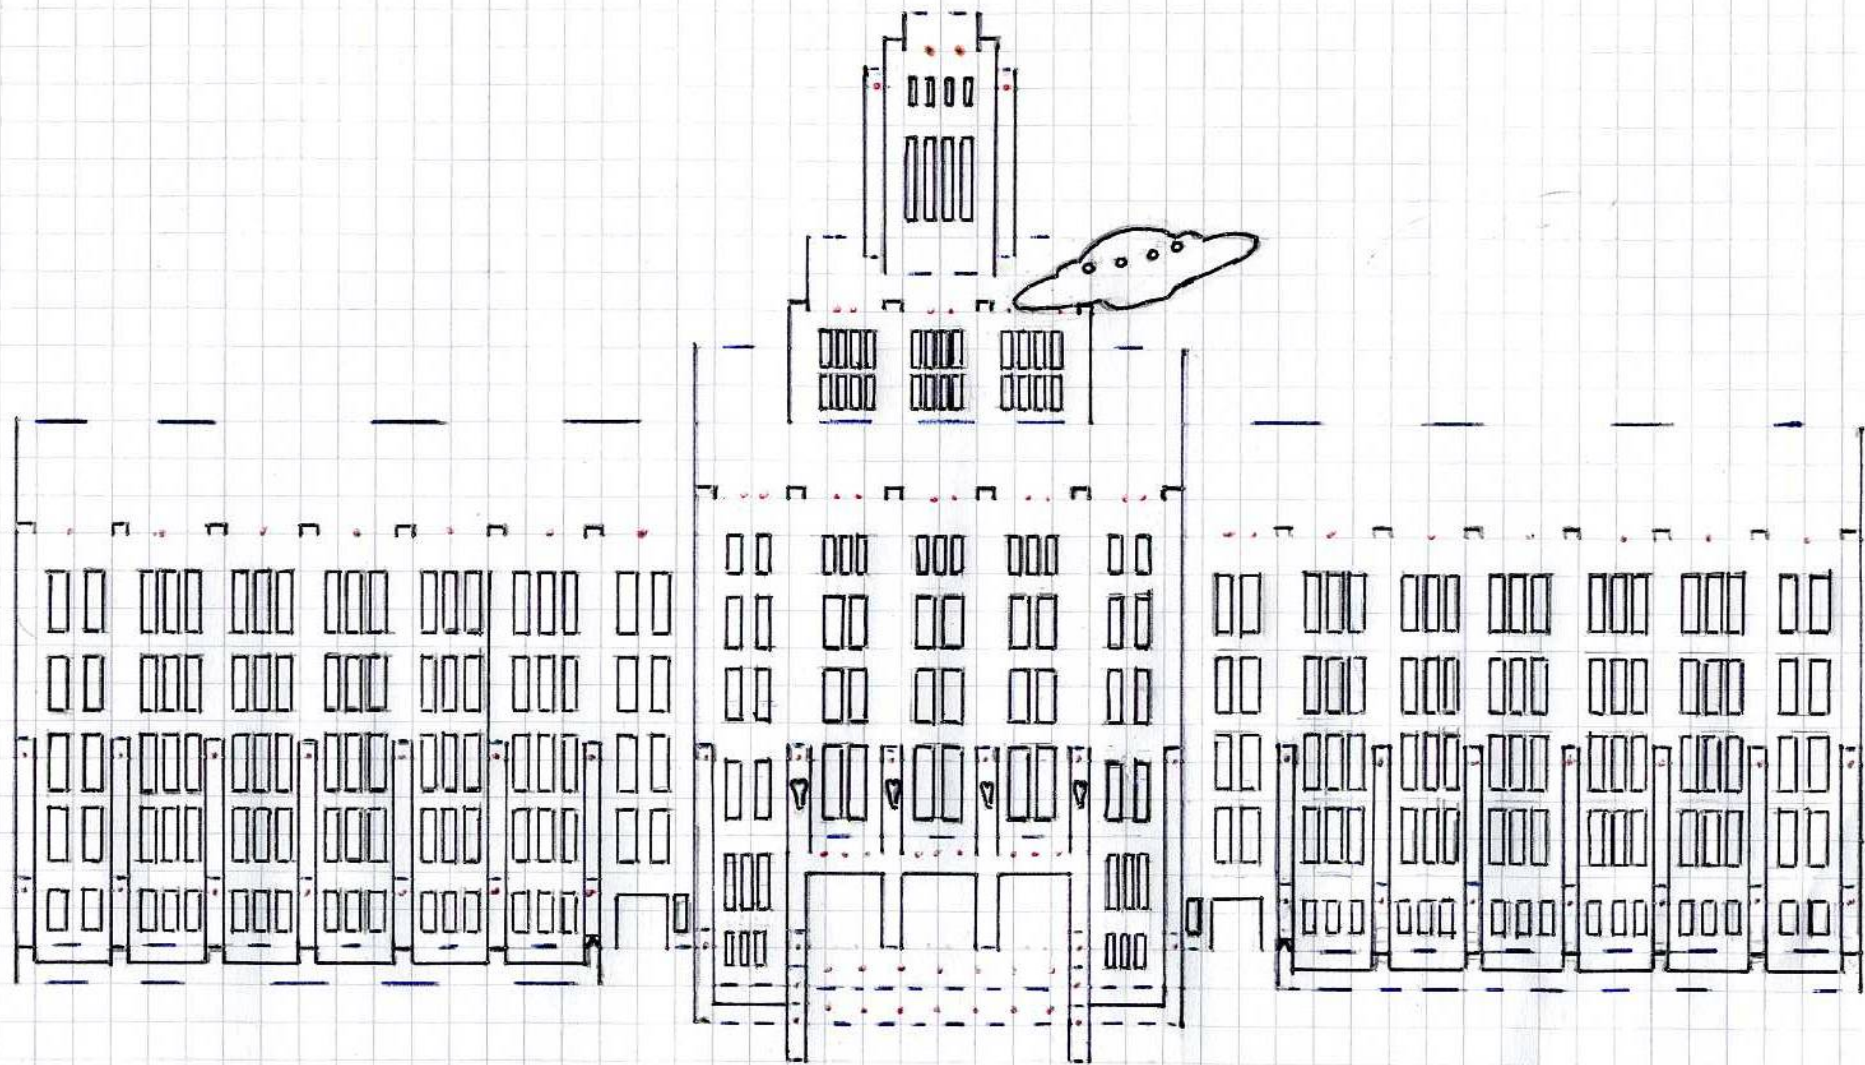

21

"De Inktpot"
 Utrecht
 januari 2008

Instructions | Gebruiksaanwijzing

Permission is granted for personal, non-commercial use of this pattern.
 Please do not publish or redistribute without written authorization.
 © Annelies Smit | www.papyromania.nl | All rights reserved

- cut line | snijlijn
- - - valley fold line | dalvouwlijn
- ridge fold line | bergvouwlijn